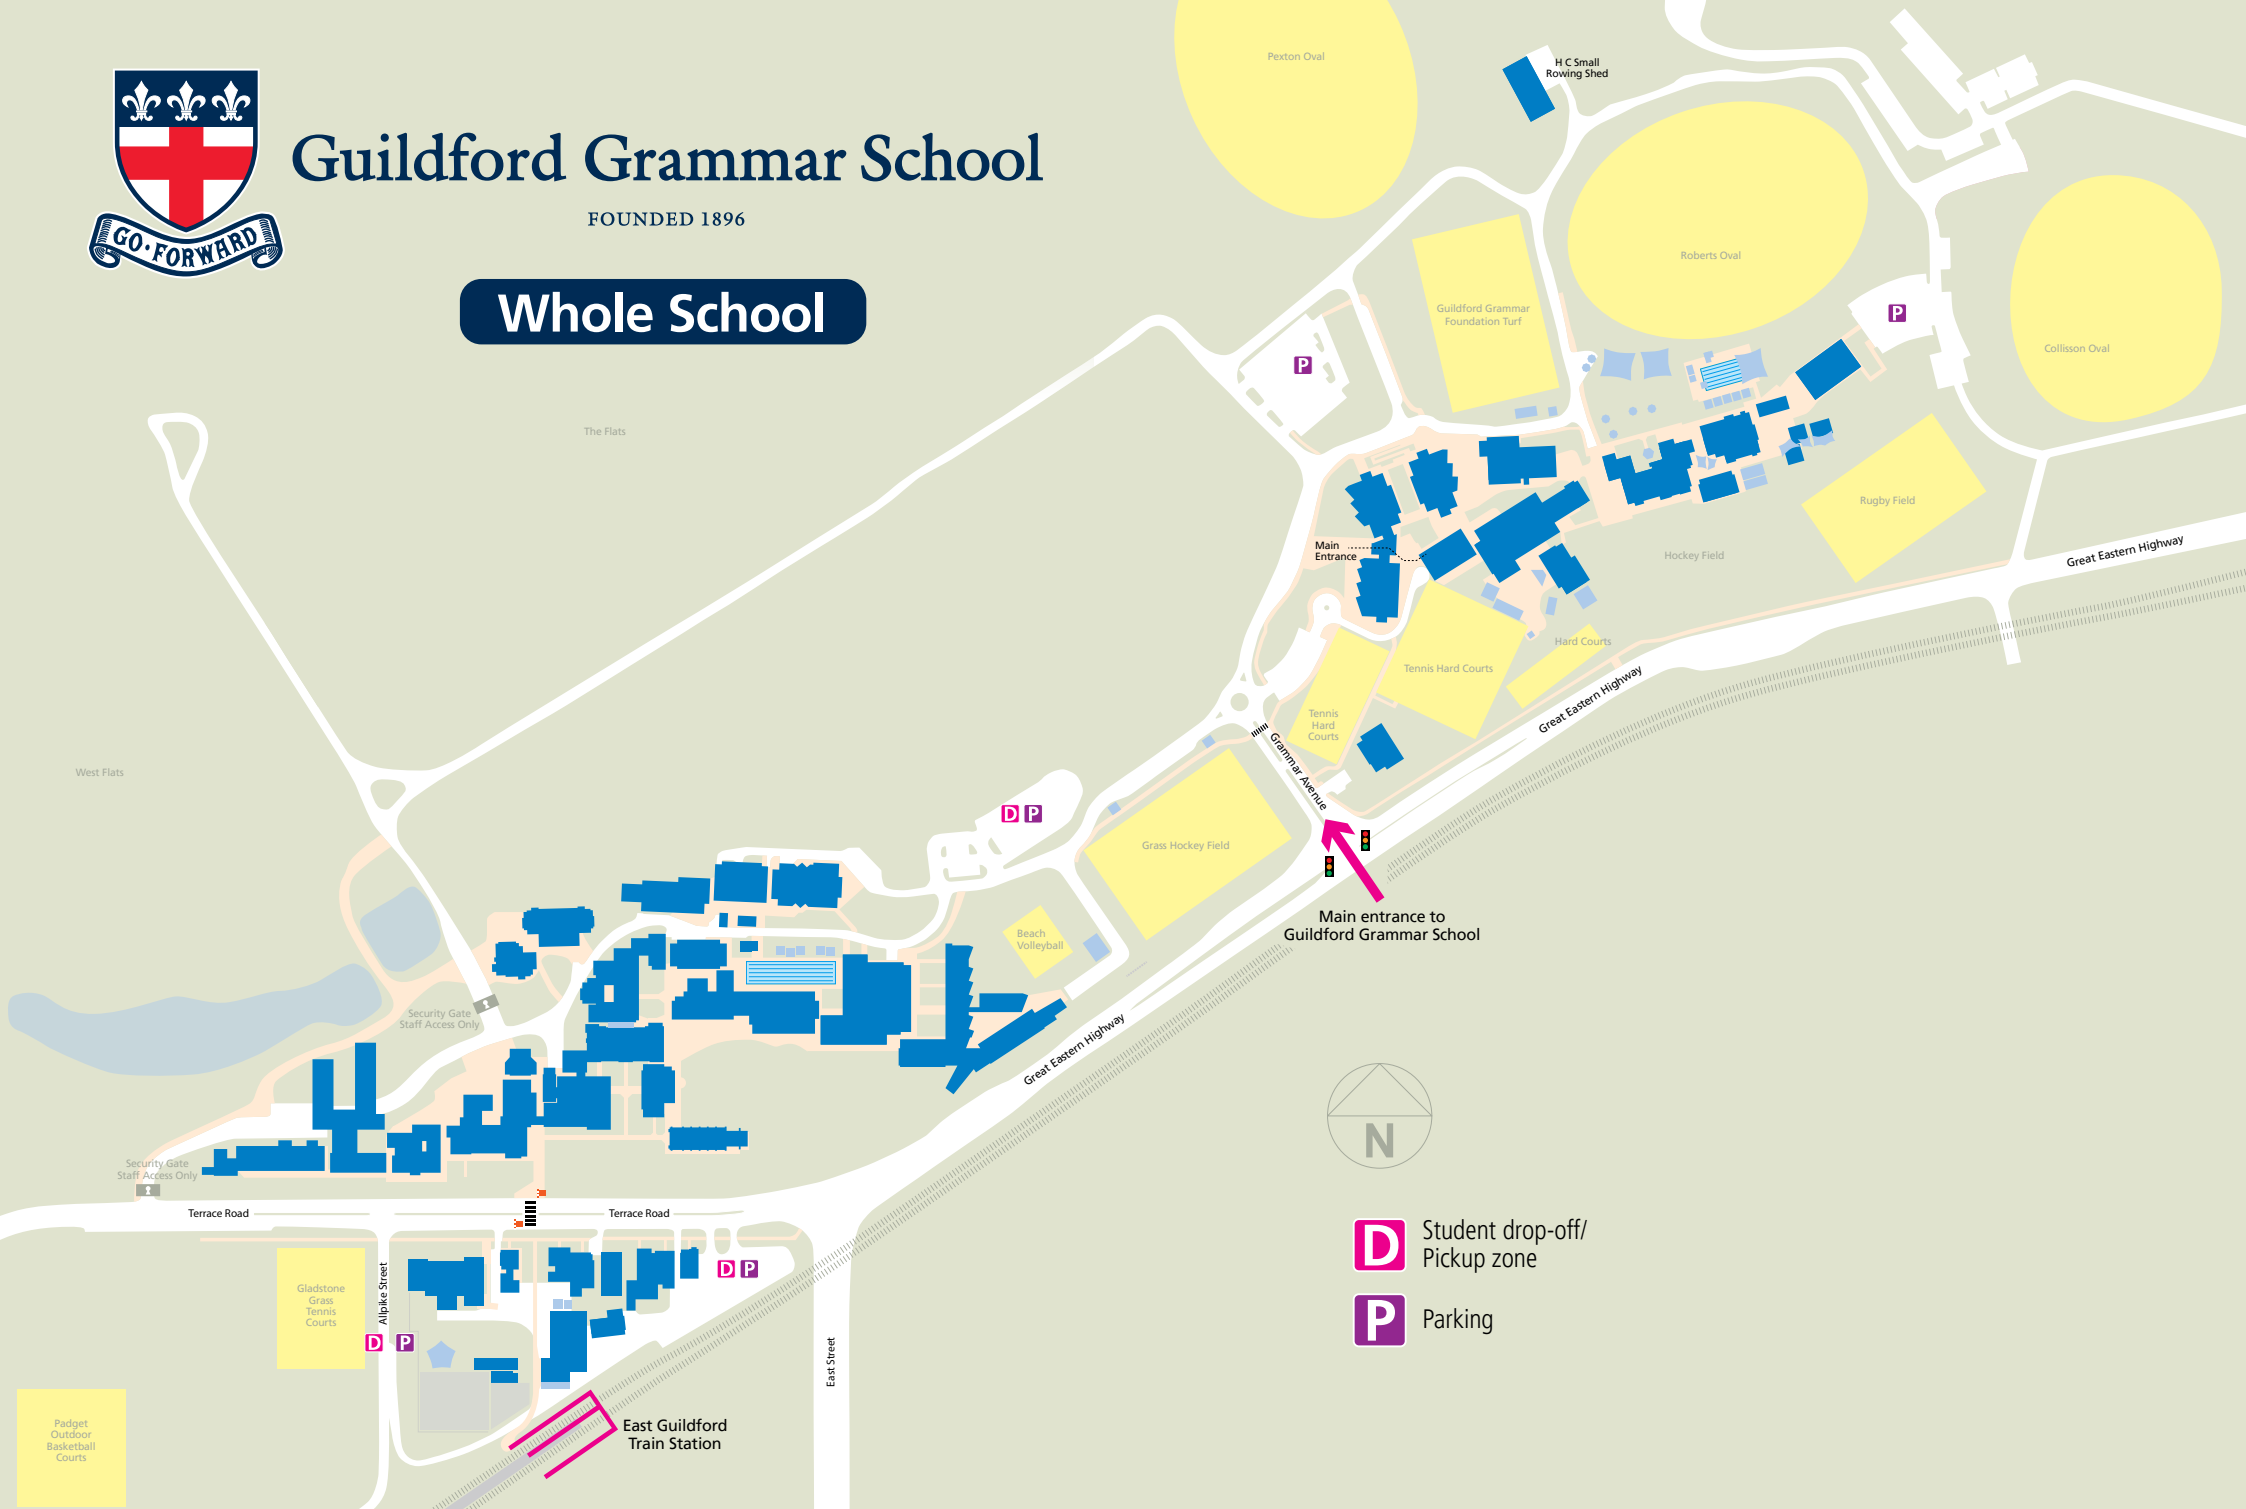

Guildford Grammar School

FOUNDED 1896

Senior School

Main entrance to Guildford Grammar School

D Student drop-off/
Pickup zone

P Parking

- 1 Sir Francis Burt Senior Hall of Residence
- 2 Boarding Precinct
- 3 Medical Centre
- 4 Henn's House and St George's House
- 5 Freeth House
- 6 Museum, Big School Room and School of Music
- 7 School House
- 8 Tuckshop
- 9 Graham Malcolm Junior Hall of Residence
- 10 Community Relations Office and Old Guildfordians
- 11 Archives
- 12 Dance Studio
- 13 Clothing Shop
- 14 Finance Office
- 15 Printery
- 16 Dining Hall
- 17 Chapel of St Mary & St George
- 18 Senior School Administration
- 19 Hamilton Library
- 20 LOTE Faculty and Computing
- 21 Waller Centre and Education Support, Indigenous Students
- 22 Stirling House
- 23 Woodbridge House
- 24 Bennett House
- 25 Brine Building SOSE Faculty
- 26 Wickham Centre Arts, T&E Faculty
- 27 David Lawe Davies Centre
- 28 Harper House Sturtridge Building
- 29 Counsellor's Office
- 30 Memorial Science Building
- 31 Moody Building Science Faculty
- 32 Oliverson PE Centre
- 33 Thwaites Centre Mathematics and English Faculty
- 34 Thwaites Centre Catalyst Classrooms
- 35 Thwaites Centre School Reception

Guildford Grammar School

FOUNDED 1896

Preparatory School

- 1 Administration (upstairs),
Cafe (downstairs)
- 2 Kindy, Pre-Primary and Learning Support
- 3 Speech and Occupational Therapy
- 4 Sick Bay
- 5 Year 1-2 Classes (Woolba)

Guildford Grammar School

FOUNDED 1896

Whole School

Main entrance to Guildford Grammar School

D P Student drop-off/
Pickup zone

P Parking

Guildford Grammar School

FOUNDED 1896