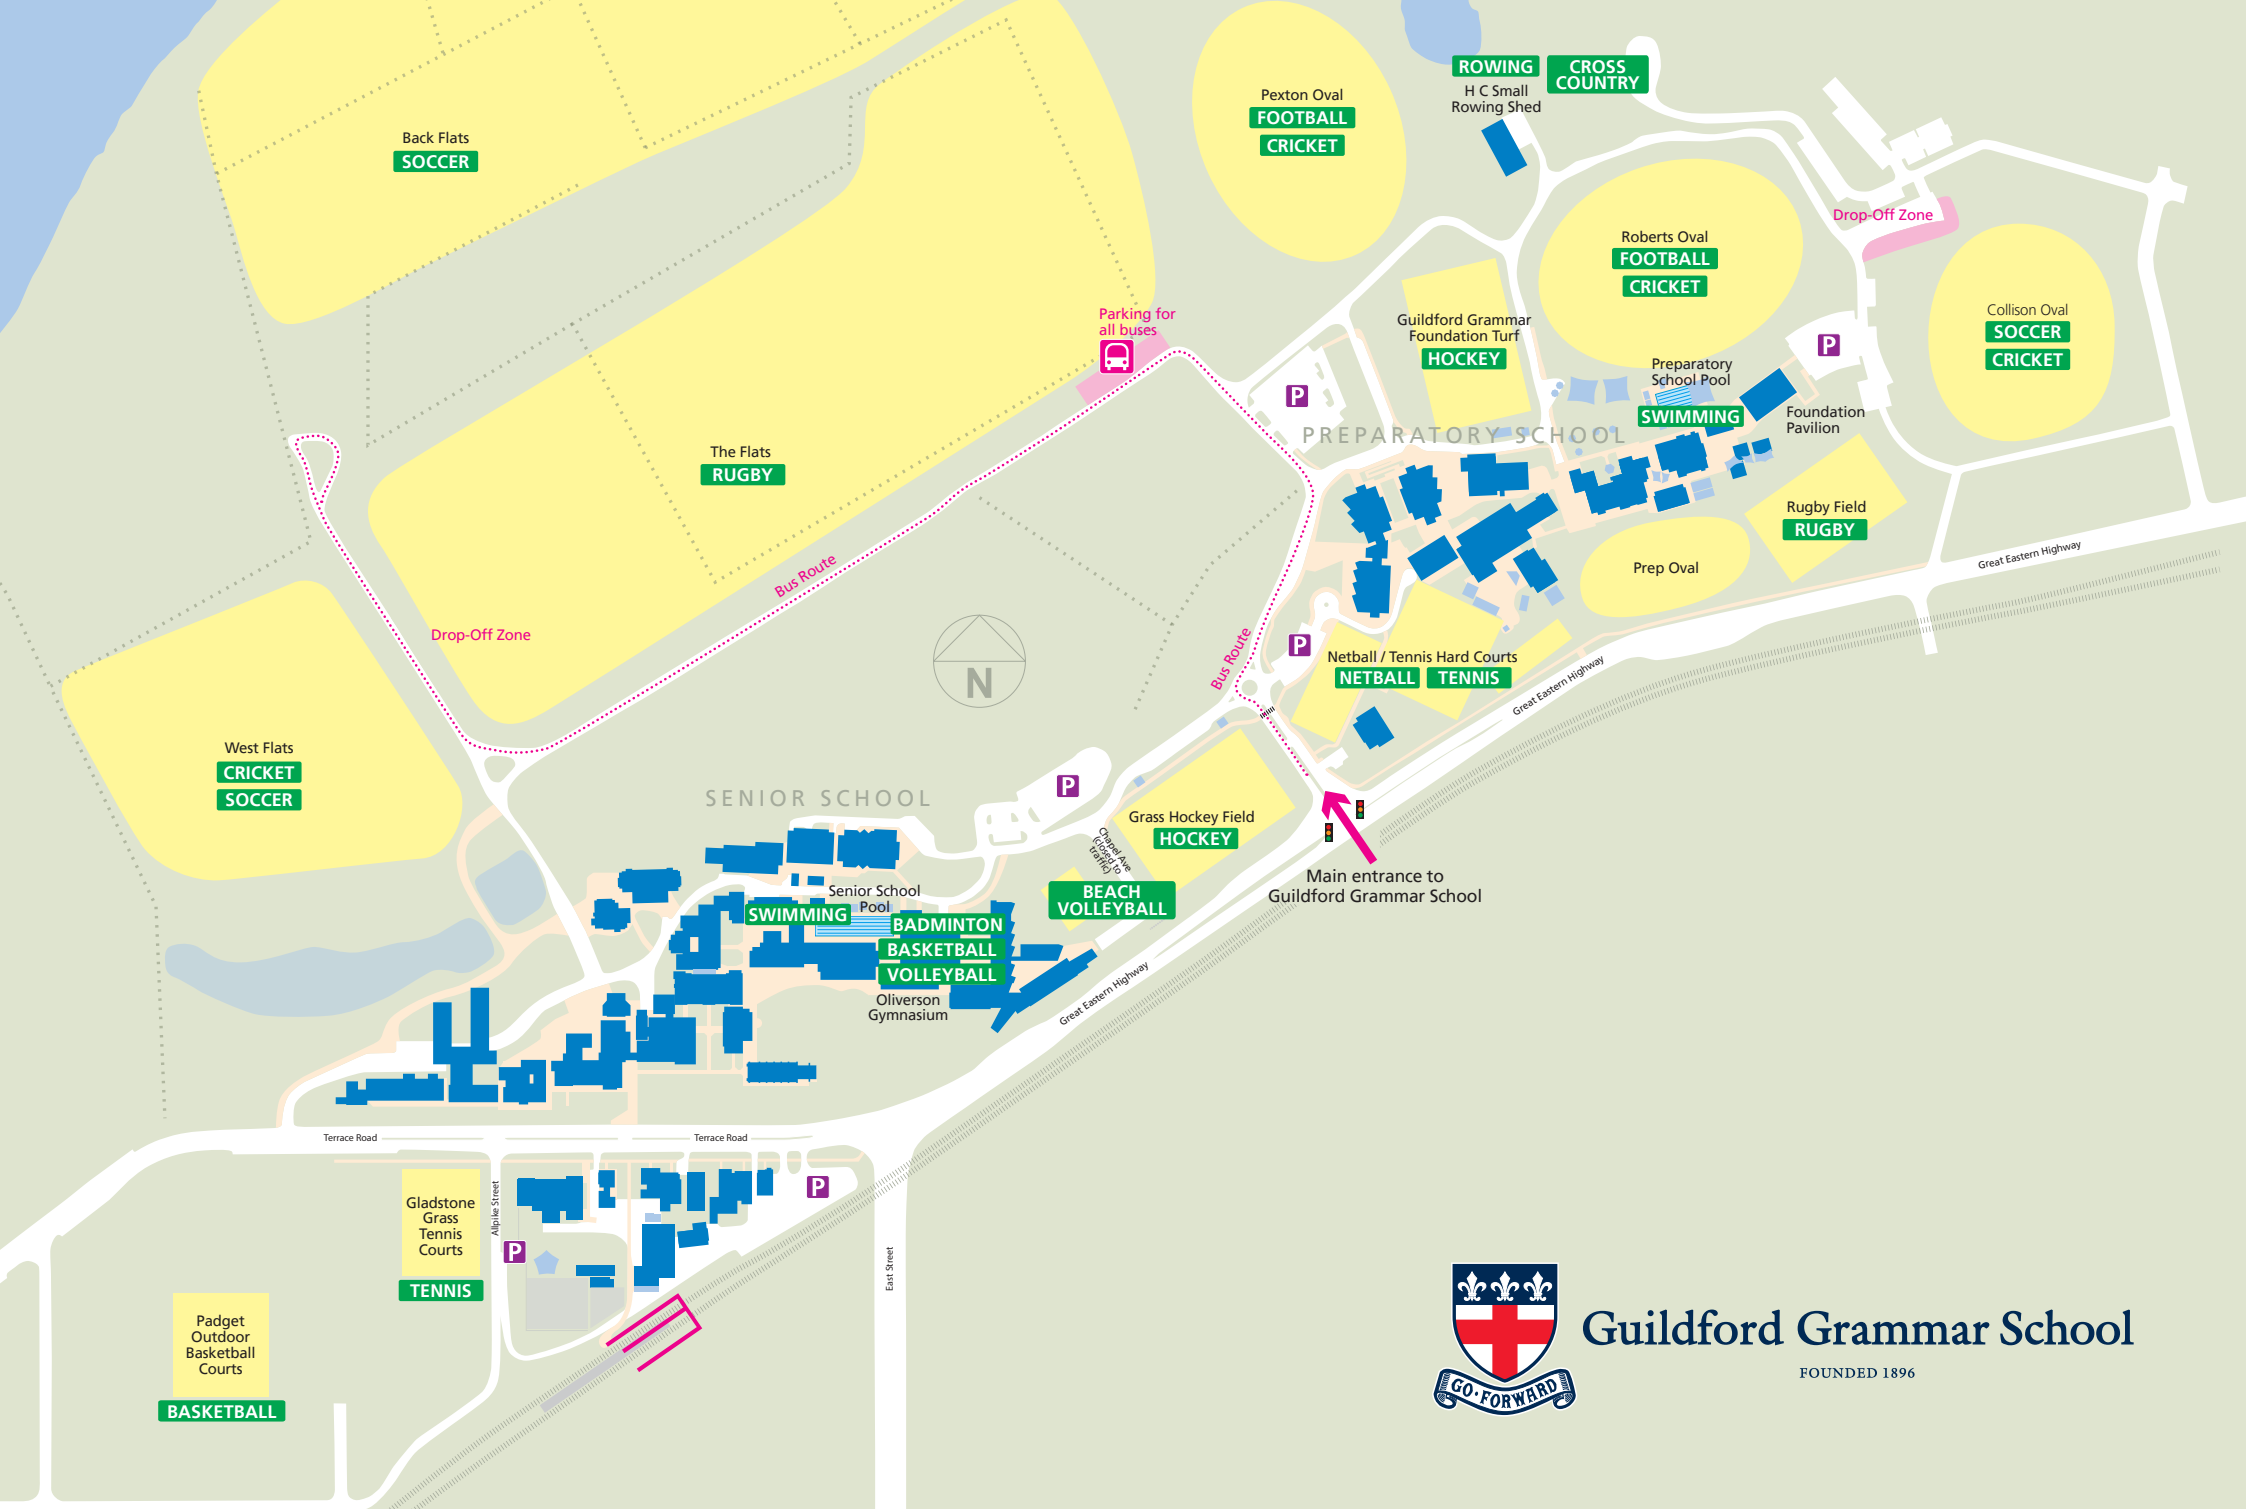

Guildford Grammar School

FOUNDED 1896

Senior School

Main entrance to Guildford Grammar School

D Student drop-off/
Pickup zone

P Parking

- 1 Sir Francis Burt Senior Hall of Residence
- 2 Boarding Precinct
- 3 Medical Centre
- 4 Henn's House and St George's House
- 5 Freeth House
- 6 Museum, Big School Room and School of Music
- 7 School House
- 8 Tuckshop
- 9 Graham Malcolm Junior Hall of Residence
- 10 Community Relations Office and Old Guildfordians
- 11 Archives
- 12 Dance Studio
- 13 Clothing Shop
- 14 Finance Office
- 15 Printery
- 16 Dining Hall
- 17 Chapel of St Mary & St George
- 18 Senior School Administration
- 19 Hamilton Library
- 20 LOTE Faculty and Computing
- 21 Waller Centre and Education Support, Indigenous Students
- 22 Stirling House
- 23 Woodbridge House
- 24 Bennett House
- 25 Brine Building SOSE Faculty
- 26 Wickham Centre Arts, T&E Faculty
- 27 David Lawe Davies Centre
- 28 Harper House Sturtridge Building
- 29 Counsellor's Office
- 30 Memorial Science Building
- 31 Moody Building Science Faculty
- 32 Oliverson PE Centre
- 33 Thwaites Centre Mathematics and English Faculty
- 34 Thwaites Centre Catalyst Classrooms
- 35 Thwaites Centre School Reception

- 6 Year 3-4 Classes (Monop)
- 7 Year 5-6 Classes (Joobaitch)
- 8 Little Explorers (Woodgate House)
- 9 Hamersley Resource Centre
- 10 Staffroom
- 11 Out of School Care
- 12 Art Room
- 13 Todd Music Room
- 14 Priestley Hall
- 15 Preparatory School Pool
- 16 Foundation Pavilion
- 17 H.C. Small Boat Shed

Guildford Grammar School

FOUNDED 1896

Whole School

Main entrance to Guildford Grammar School

D P Student drop-off/
Pickup zone

P Parking

Guildford Grammar School

FOUNDED 1896