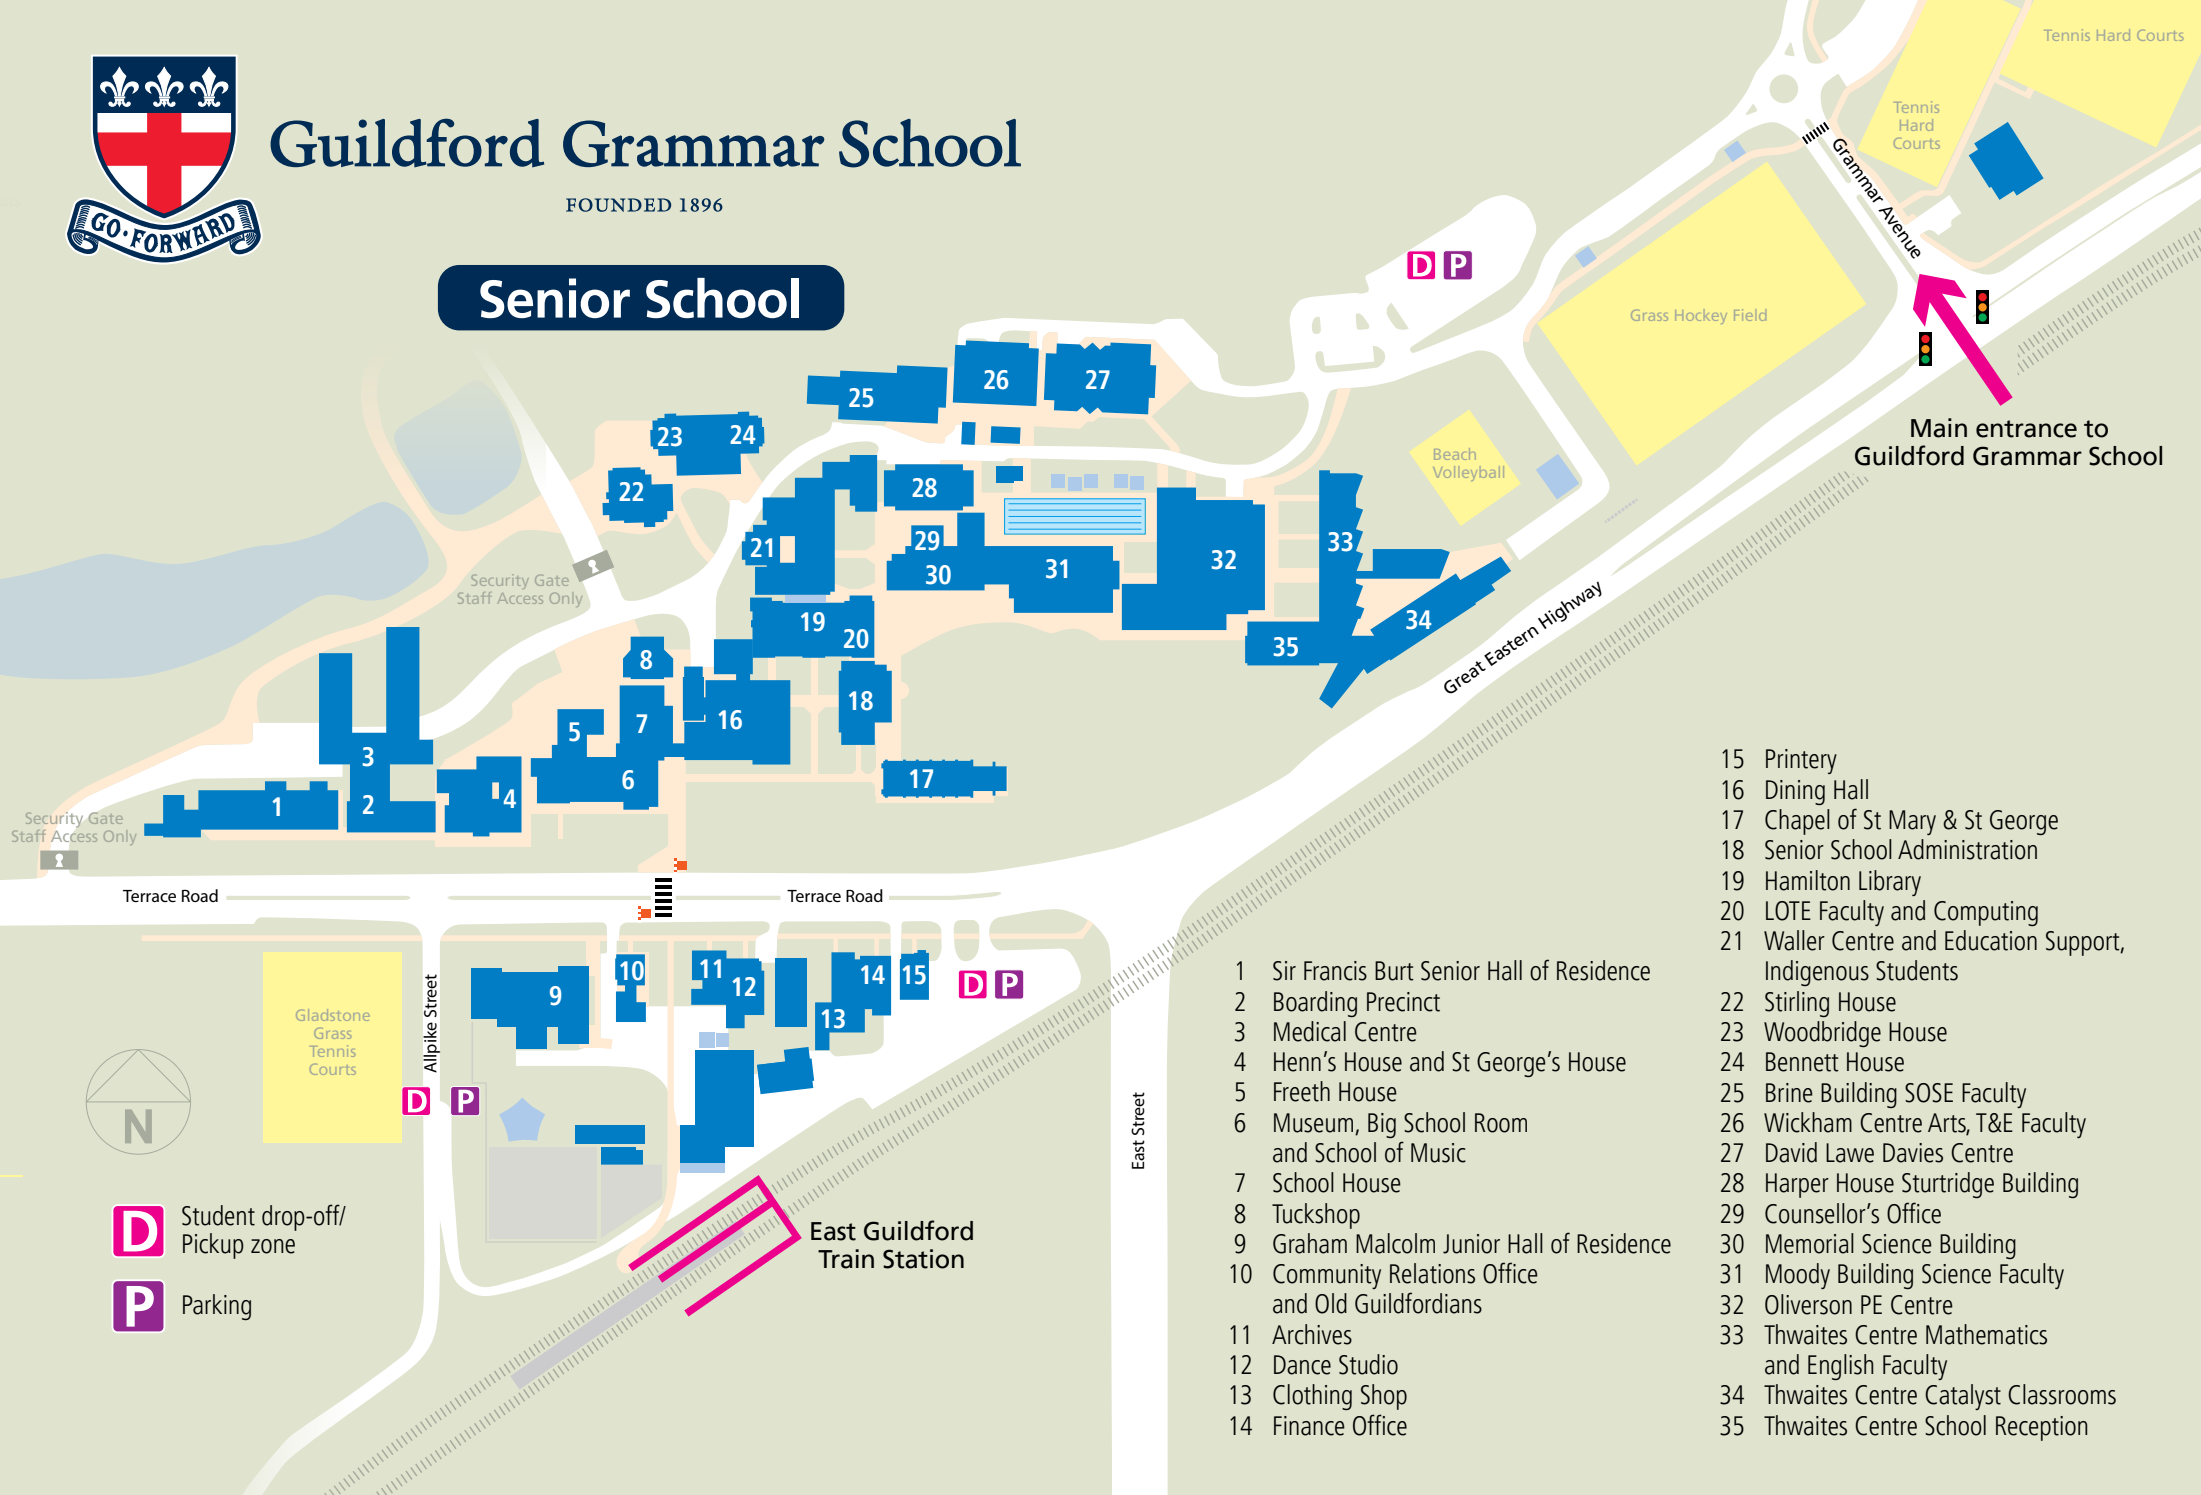

Guildford Grammar School

FOUNDED 1896

Senior School

Main entrance to Guildford Grammar School

D Student drop-off/
Pickup zone

P Parking

- 1 Sir Francis Burt Senior Hall of Residence
- 2 Boarding Precinct
- 3 Medical Centre
- 4 Henn's House and St George's House
- 5 Freeth House
- 6 Museum, Big School Room and School of Music
- 7 School House
- 8 Tuckshop
- 9 Graham Malcolm Junior Hall of Residence
- 10 Community Relations Office and Old Guildfordians
- 11 Archives
- 12 Dance Studio
- 13 Clothing Shop
- 14 Finance Office
- 15 Printery
- 16 Dining Hall
- 17 Chapel of St Mary & St George
- 18 Senior School Administration
- 19 Hamilton Library
- 20 LOTE Faculty and Computing
- 21 Waller Centre and Education Support, Indigenous Students
- 22 Stirling House
- 23 Woodbridge House
- 24 Bennett House
- 25 Brine Building SOSE Faculty
- 26 Wickham Centre Arts, T&E Faculty
- 27 David Lawe Davies Centre
- 28 Harper House Sturtridge Building
- 29 Counsellor's Office
- 30 Memorial Science Building
- 31 Moody Building Science Faculty
- 32 Oliverson PE Centre
- 33 Thwaites Centre Mathematics and English Faculty
- 34 Thwaites Centre Catalyst Classrooms
- 35 Thwaites Centre School Reception

Guildford Grammar School

FOUNDED 1896

Preparatory School

- 1 Administration (upstairs),
Cafe (downstairs)
- 2 Kindy, Pre-Primary and Learning Support
- 3 Speech and Occupational Therapy
- 4 Sick Bay
- 5 Year 1-2 Classes (Woolba)

Guildford Grammar School

FOUNDED 1896

Whole School

Main entrance to Guildford Grammar School

D P Student drop-off/
Pickup zone

P Parking

Guildford Grammar School

FOUNDED 1896