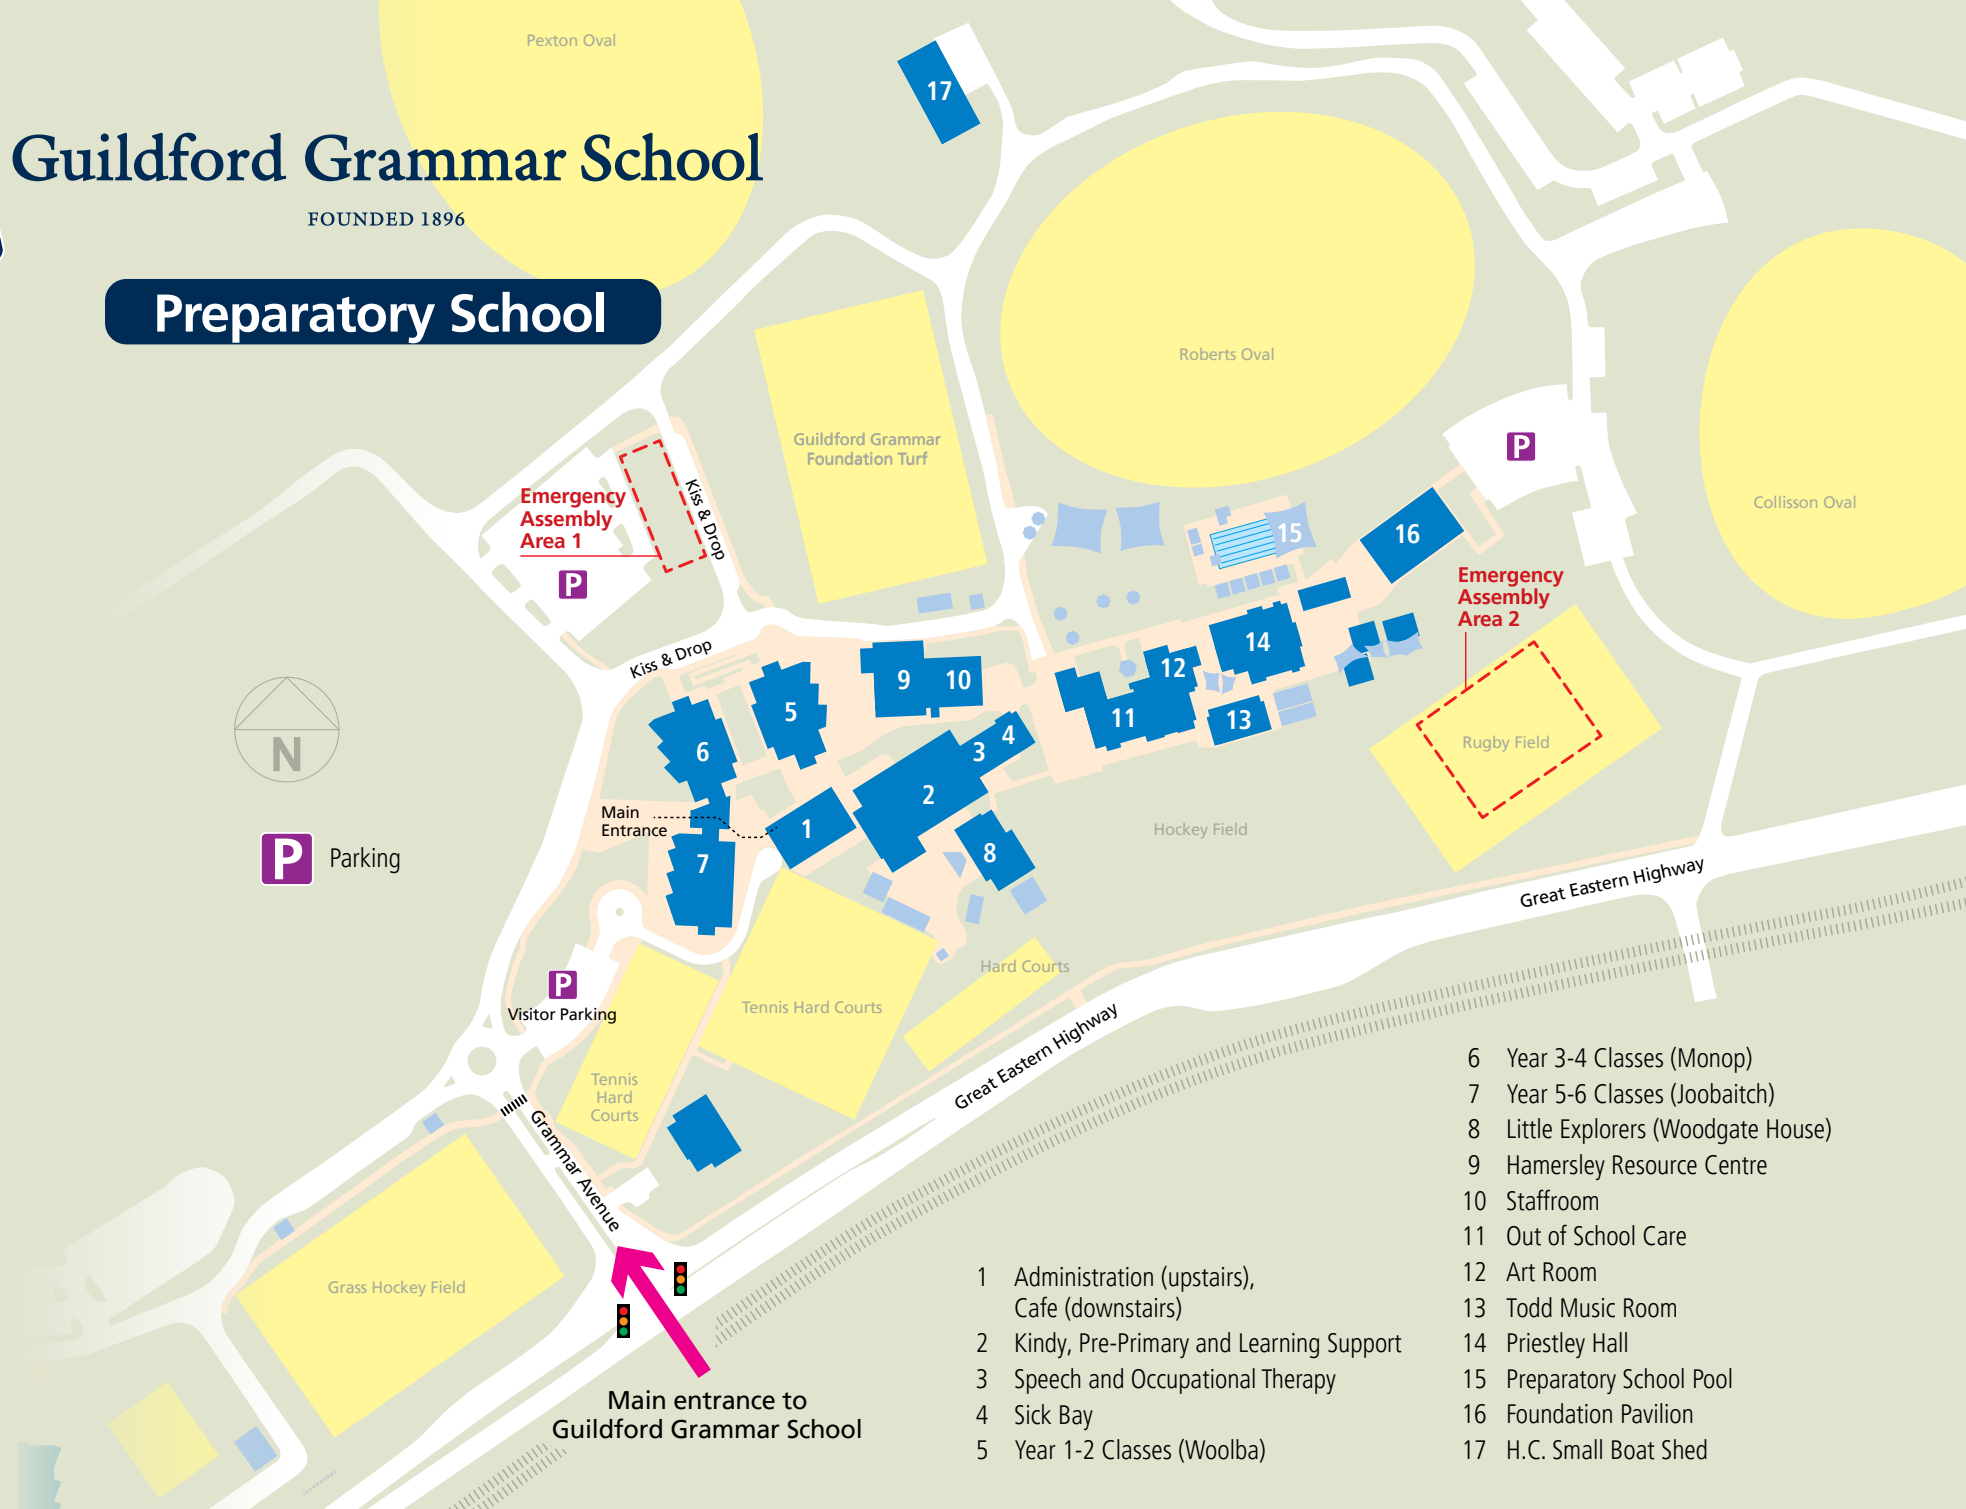

Guildford Grammar School

FOUNDED 1896

Senior School

Main entrance to Guildford Grammar School

D Student drop-off/
Pickup zone

P Parking

- 1 Sir Francis Burt Senior Hall of Residence
- 2 Boarding Precinct
- 3 Medical Centre
- 4 Henn's House and St George's House
- 5 Freeth House
- 6 Museum, Big School Room and School of Music
- 7 School House
- 8 Tuckshop
- 9 Graham Malcolm Junior Hall of Residence
- 10 Community Relations Office and Old Guildfordians
- 11 Archives
- 12 Dance Studio
- 13 Clothing Shop
- 14 Finance Office
- 15 Printery
- 16 Dining Hall
- 17 Chapel of St Mary & St George
- 18 Senior School Administration
- 19 Hamilton Library
- 20 LOTE Faculty and Computing
- 21 Waller Centre and Education Support, Indigenous Students
- 22 Stirling House
- 23 Woodbridge House
- 24 Bennett House
- 25 Brine Building SOSE Faculty
- 26 Wickham Centre Arts, T&E Faculty
- 27 David Lawe Davies Centre
- 28 Harper House Sturtridge Building
- 29 Counsellor's Office
- 30 Memorial Science Building
- 31 Moody Building Science Faculty
- 32 Oliverson PE Centre
- 33 Thwaites Centre Mathematics and English Faculty
- 34 Thwaites Centre Catalyst Classrooms
- 35 Thwaites Centre School Reception

Guildford Grammar School

FOUNDED 1896

Preparatory School

- 1 Administration (upstairs),
Cafe (downstairs)
- 2 Kindy, Pre-Primary and Learning Support
- 3 Speech and Occupational Therapy
- 4 Sick Bay
- 5 Year 1-2 Classes (Woolba)