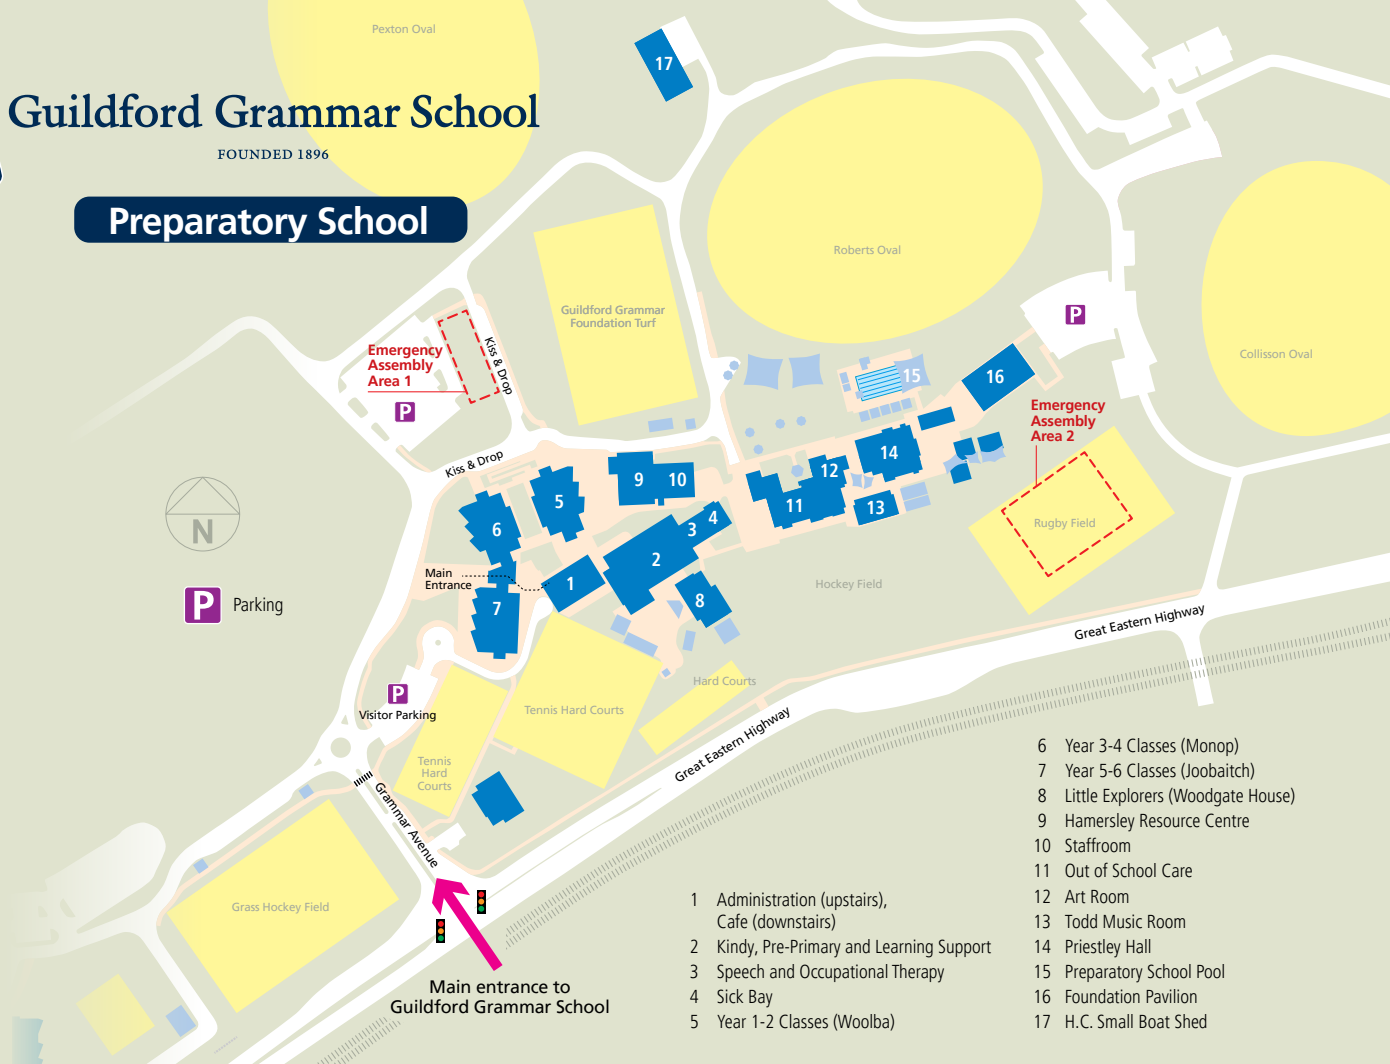

# Guildford Grammar School

FOUNDED 1896

## Preparatory School

**P** Parking

**P** Visitor Parking

Main entrance to Guildford Grammar School

- 6 Year 3-4 Classes (Monop)
- 7 Year 5-6 Classes (Joobaich)
- 8 Little Explorers (Woodgate House)
- 9 Hamersley Resource Centre
- 10 Staffroom
- 11 Out of School Care
- 12 Art Room
- 13 Todd Music Room
- 14 Priestley Hall
- 15 Preparatory School Pool
- 16 Foundation Pavilion
- 17 H.C. Small Boat Shed

- 1 Administration (upstairs),  
Cafe (downstairs)
- 2 Kindy, Pre-Primary and Learning Support
- 3 Speech and Occupational Therapy
- 4 Sick Bay
- 5 Year 1-2 Classes (Woolba)