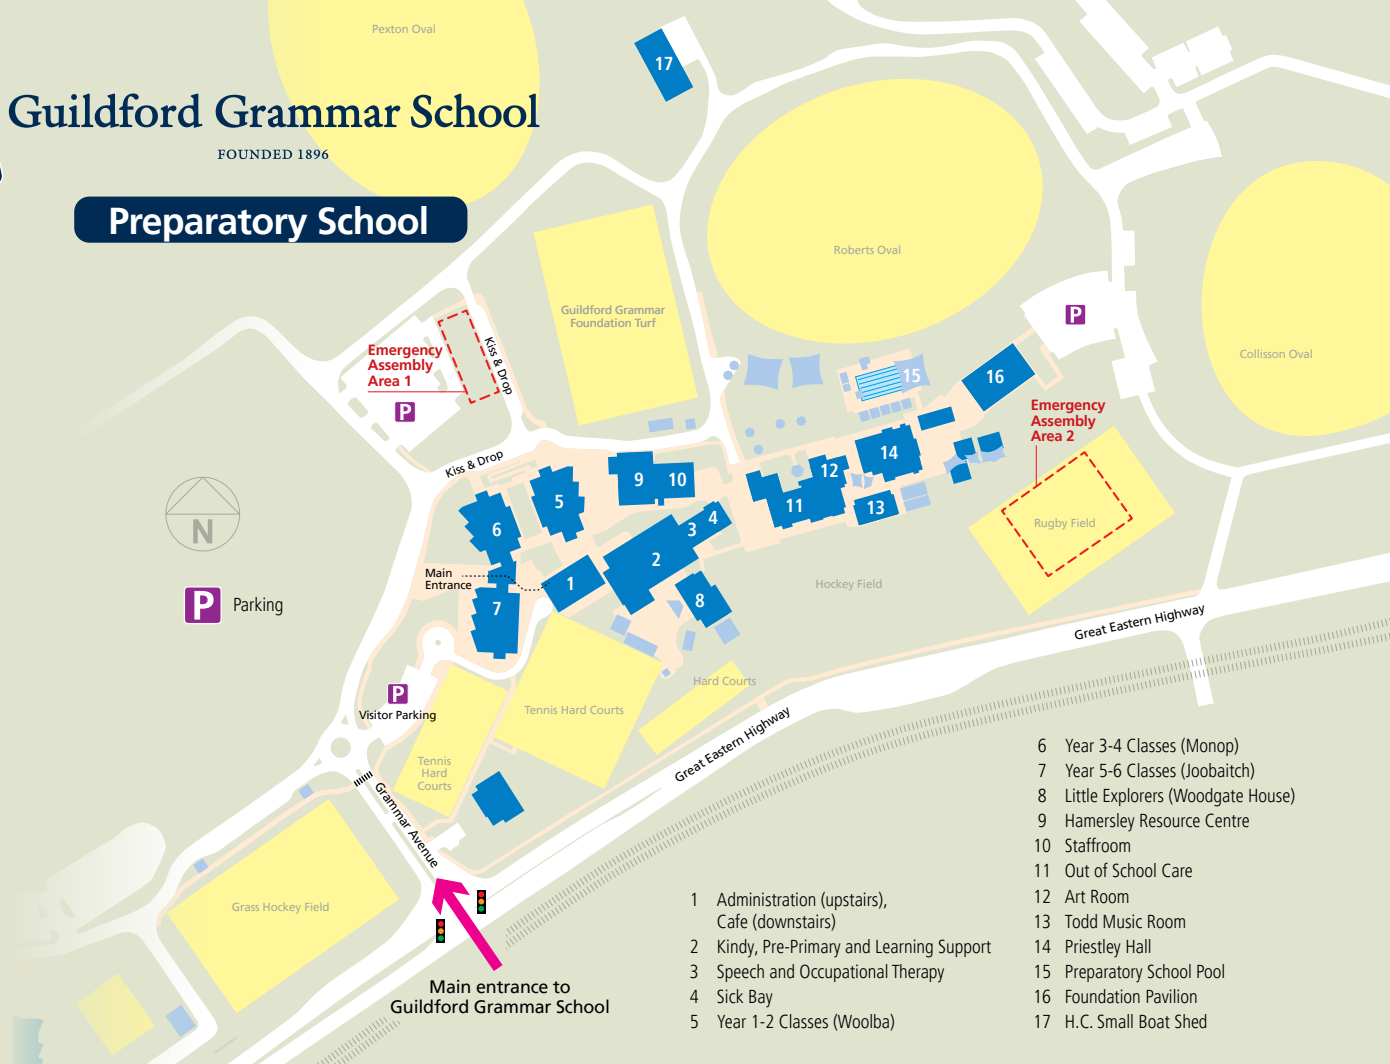

Guildford Grammar School

FOUNDED 1896

Preparatory School

P Parking

P Visitor Parking

Main entrance to Guildford Grammar School

- 6 Year 3-4 Classes (Monop)
- 7 Year 5-6 Classes (Joobaich)
- 8 Little Explorers (Woodgate House)
- 9 Hamersley Resource Centre
- 10 Staffroom
- 11 Out of School Care
- 12 Art Room
- 13 Todd Music Room
- 14 Priestley Hall
- 15 Preparatory School Pool
- 16 Foundation Pavilion
- 17 H.C. Small Boat Shed

- 1 Administration (upstairs),
  Cafe (downstairs)
- 2 Kindy, Pre-Primary and Learning Support
- 3 Speech and Occupational Therapy
- 4 Sick Bay
- 5 Year 1-2 Classes (Woolba)