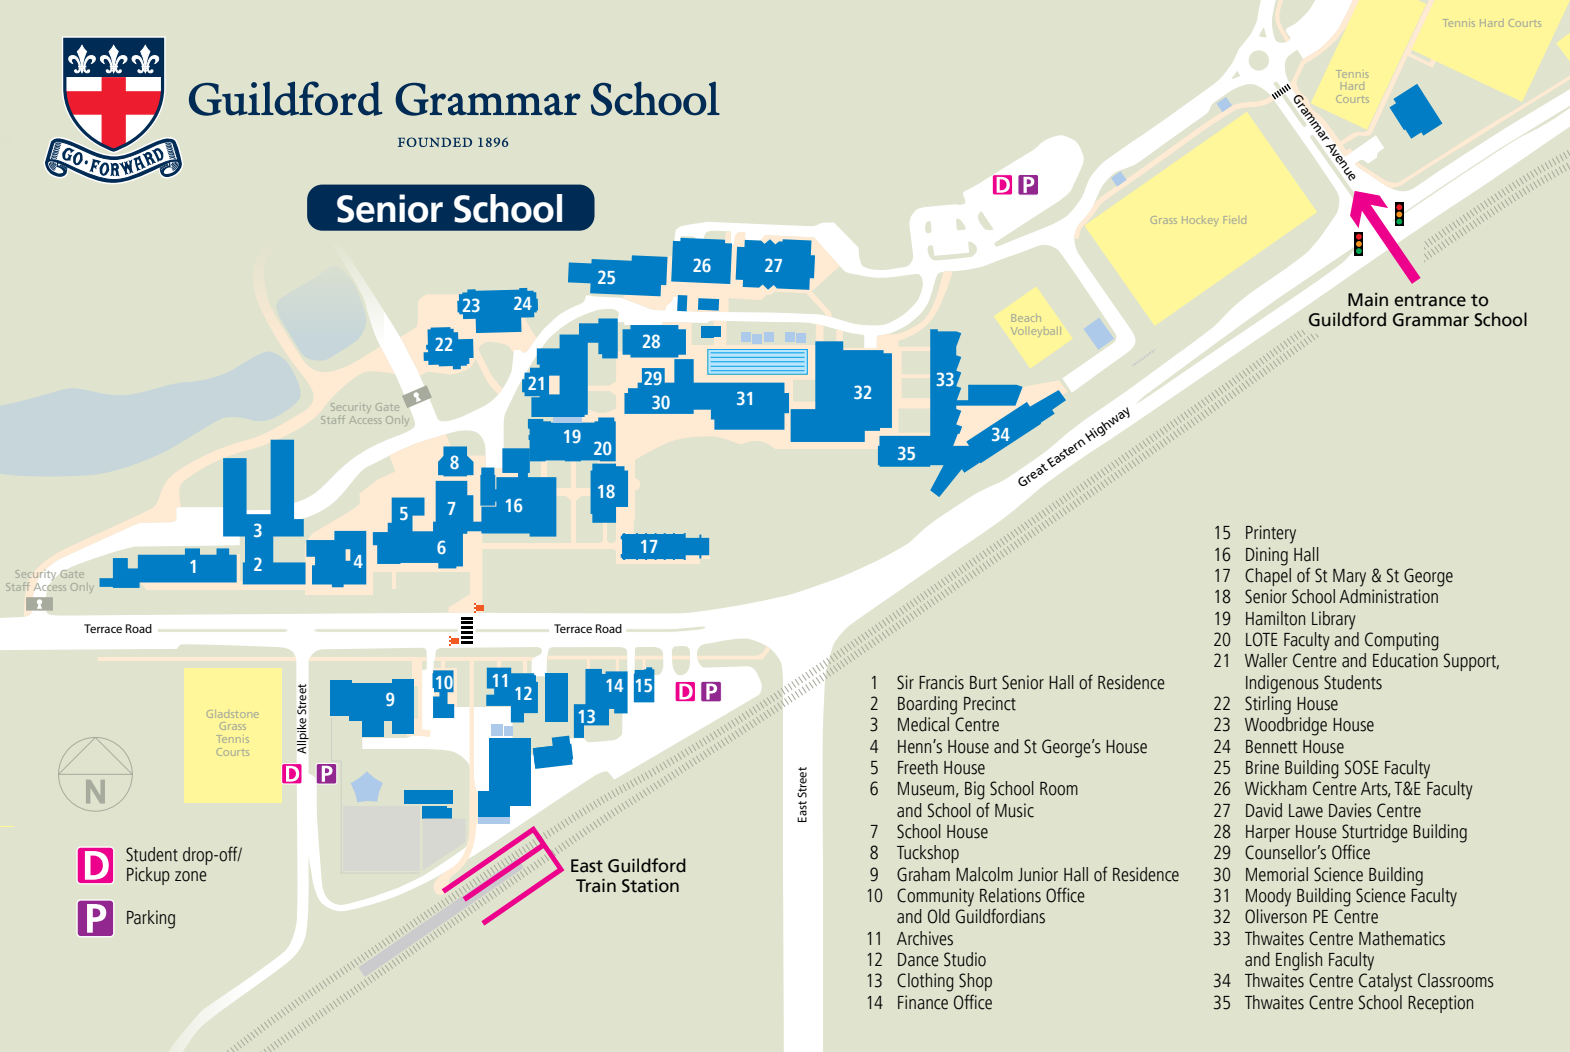

# Guildford Grammar School

FOUNDED 1896

## Senior School

Main entrance to Guildford Grammar School

- 15 Printery
  - 16 Dining Hall
  - 17 Chapel of St Mary & St George
  - 18 Senior School Administration
  - 19 Hamilton Library
  - 20 LOTE Faculty and Computing
  - 21 Waller Centre and Education Support, Indigenous Students
  - 22 Stirling House
  - 23 Woodbridge House
  - 24 Bennett House
  - 25 Brine Building SOSE Faculty
  - 26 Wickham Centre Arts, T&E Faculty
  - 27 David Lawe Davies Centre
  - 28 Harper House Sturtridge Building
  - 29 Counsellor's Office
  - 30 Memorial Science Building
  - 31 Moody Building Science Faculty
  - 32 Oliverson PE Centre
  - 33 Thwaites Centre Mathematics and English Faculty
  - 34 Thwaites Centre Catalyst Classrooms
  - 35 Thwaites Centre School Reception
- 1 Sir Francis Burt Senior Hall of Residence
  - 2 Boarding Precinct
  - 3 Medical Centre
  - 4 Henn's House and St George's House
  - 5 Freeth House
  - 6 Museum, Big School Room and School of Music
  - 7 School House
  - 8 Tuckshop
  - 9 Graham Malcolm Junior Hall of Residence
  - 10 Community Relations Office and Old Guildfordians
  - 11 Archives
  - 12 Dance Studio
  - 13 Clothing Shop
  - 14 Finance Office