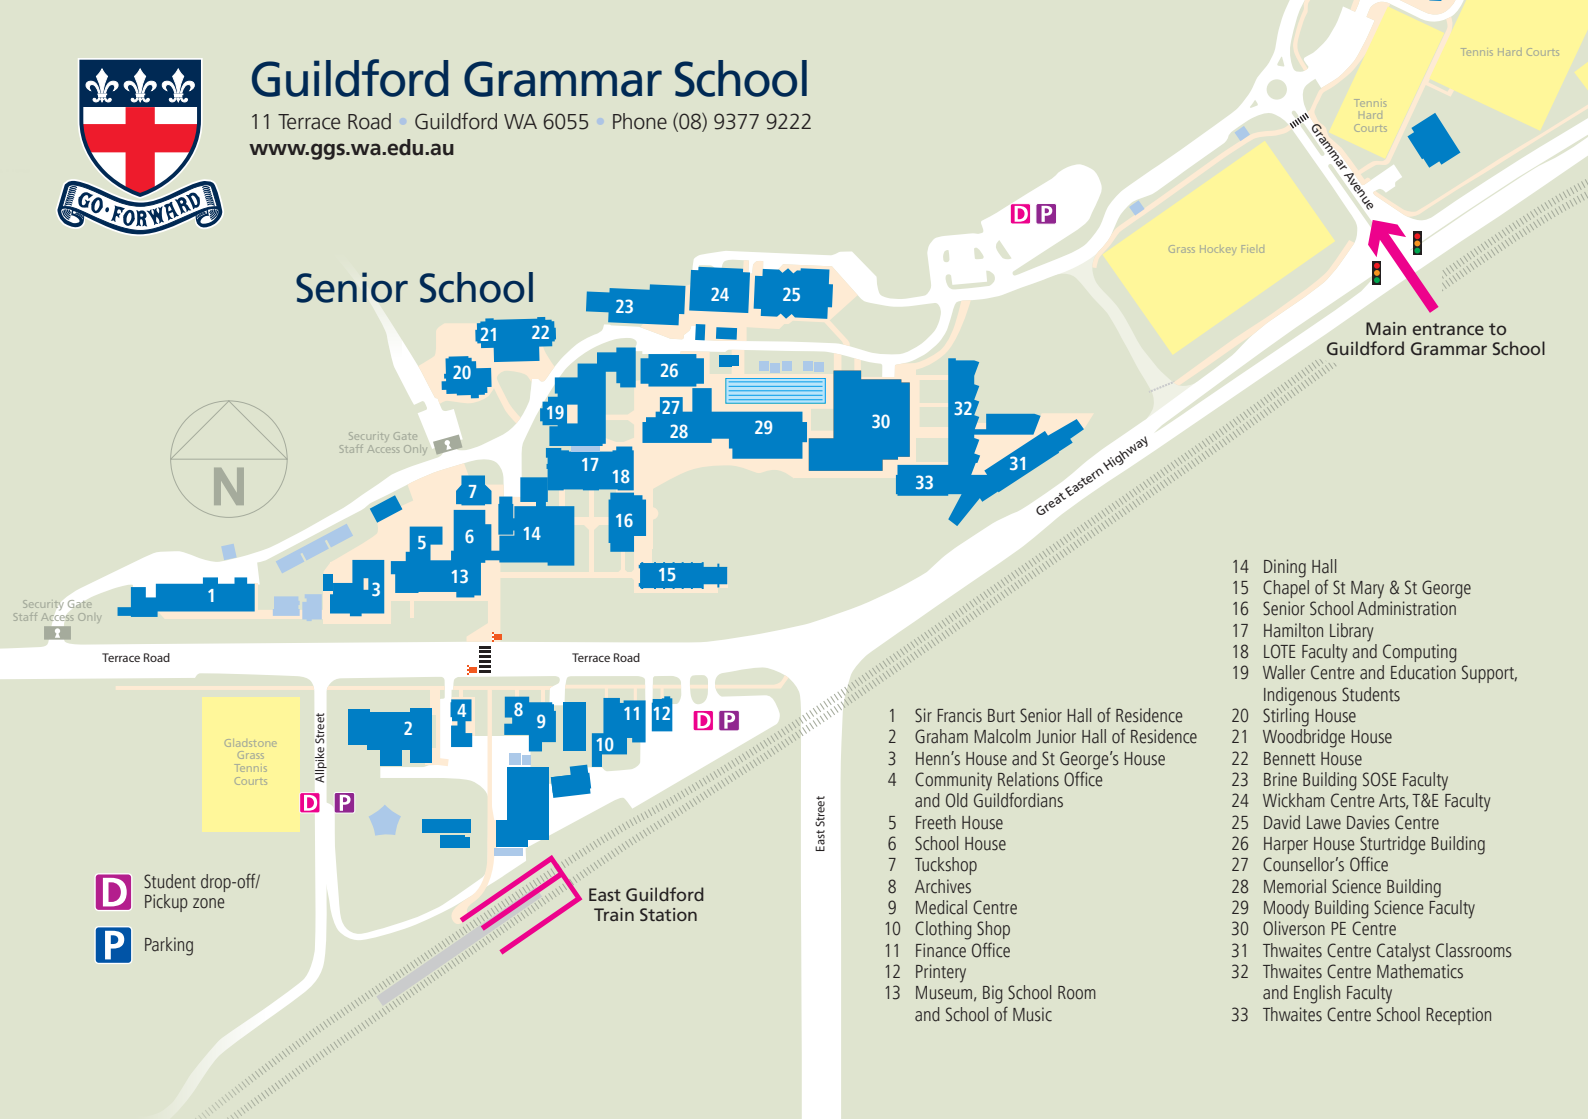

# Guildford Grammar School

11 Terrace Road • Guildford WA 6055 • Phone (08) 9377 9222  
[www.ggs.wa.edu.au](http://www.ggs.wa.edu.au)

## Senior School

Main entrance to  
Guildford Grammar School

- 1 Sir Francis Burt Senior Hall of Residence
- 2 Graham Malcolm Junior Hall of Residence
- 3 Henn's House and St George's House
- 4 Community Relations Office and Old Guildfordians
- 5 Freeth House
- 6 School House
- 7 Tuckshop
- 8 Archives
- 9 Medical Centre
- 10 Clothing Shop
- 11 Finance Office
- 12 Printery
- 13 Museum, Big School Room and School of Music
- 14 Dining Hall
- 15 Chapel of St Mary & St George
- 16 Senior School Administration
- 17 Hamilton Library
- 18 LOTE Faculty and Computing
- 19 Waller Centre and Education Support, Indigenous Students
- 20 Stirling House
- 21 Woodbridge House
- 22 Bennett House
- 23 Brine Building SOSE Faculty
- 24 Wickham Centre Arts, T&E Faculty
- 25 David Lawe Davies Centre
- 26 Harper House Sturtridge Building
- 27 Counsellor's Office
- 28 Memorial Science Building
- 29 Moody Building Science Faculty
- 30 Oliverson PE Centre
- 31 Thwaites Centre Catalyst Classrooms
- 32 Thwaites Centre Mathematics and English Faculty
- 33 Thwaites Centre School Reception

**D** Student drop-off/  
Pickup zone

**P** Parking