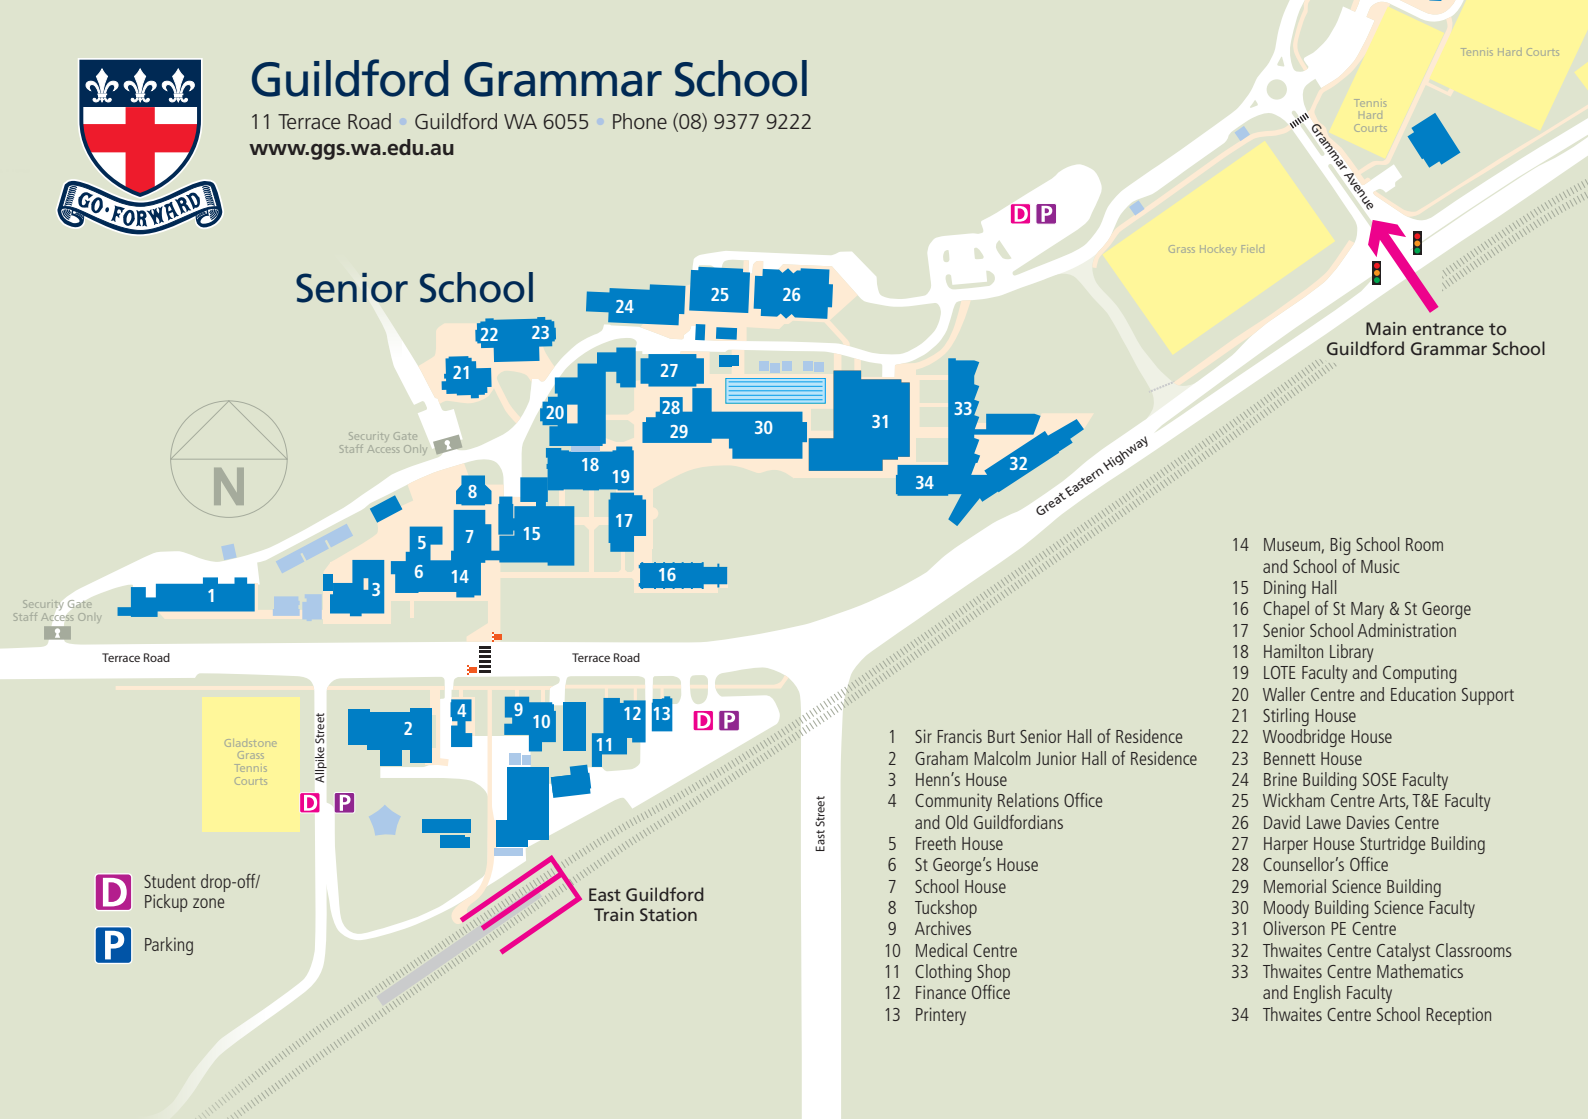

## Senior School

Main entrance to Guildford Grammar School

- 14 Museum, Big School Room and School of Music
- 15 Dining Hall
- 16 Chapel of St Mary & St George
- 17 Senior School Administration
- 18 Hamilton Library
- 19 LOTE Faculty and Computing
- 20 Waller Centre and Education Support
- 21 Stirling House
- 22 Woodbridge House
- 23 Bennett House
- 24 Brine Building SOSE Faculty
- 25 Wickham Centre Arts, T&E Faculty
- 26 David Lawe Davies Centre
- 27 Harper House Sturtridge Building
- 28 Counsellor's Office
- 29 Memorial Science Building
- 30 Moody Building Science Faculty
- 31 Oliverson PE Centre
- 32 Thwaites Centre Catalyst Classrooms
- 33 Thwaites Centre Mathematics and English Faculty
- 34 Thwaites Centre School Reception