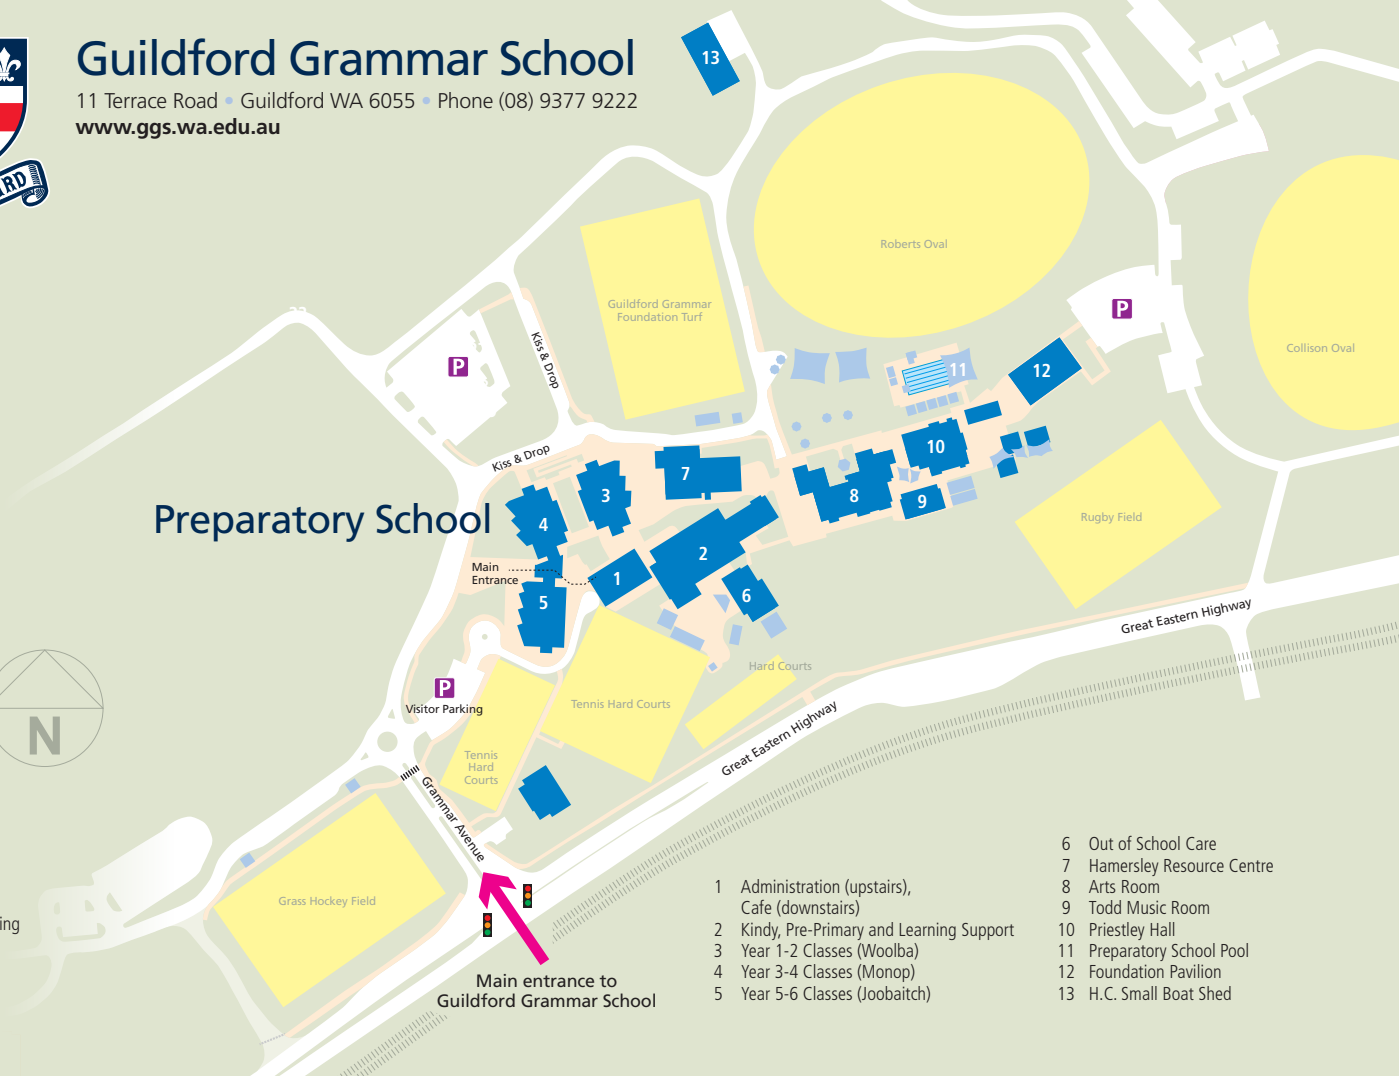

Preparatory School

P Parking

Main entrance to
Guildford Grammar School

- 1 Administration (upstairs),
  Cafe (downstairs)
- 2 Kindy, Pre-Primary and Learning Support
- 3 Year 1-2 Classes (Woolba)
- 4 Year 3-4 Classes (Monop)
- 5 Year 5-6 Classes (Joobaitch)
- 6 Out of School Care
- 7 Hamersley Resource Centre
- 8 Arts Room
- 9 Todd Music Room
- 10 Priestley Hall
- 11 Preparatory School Pool
- 12 Foundation Pavilion
- 13 H.C. Small Boat Shed