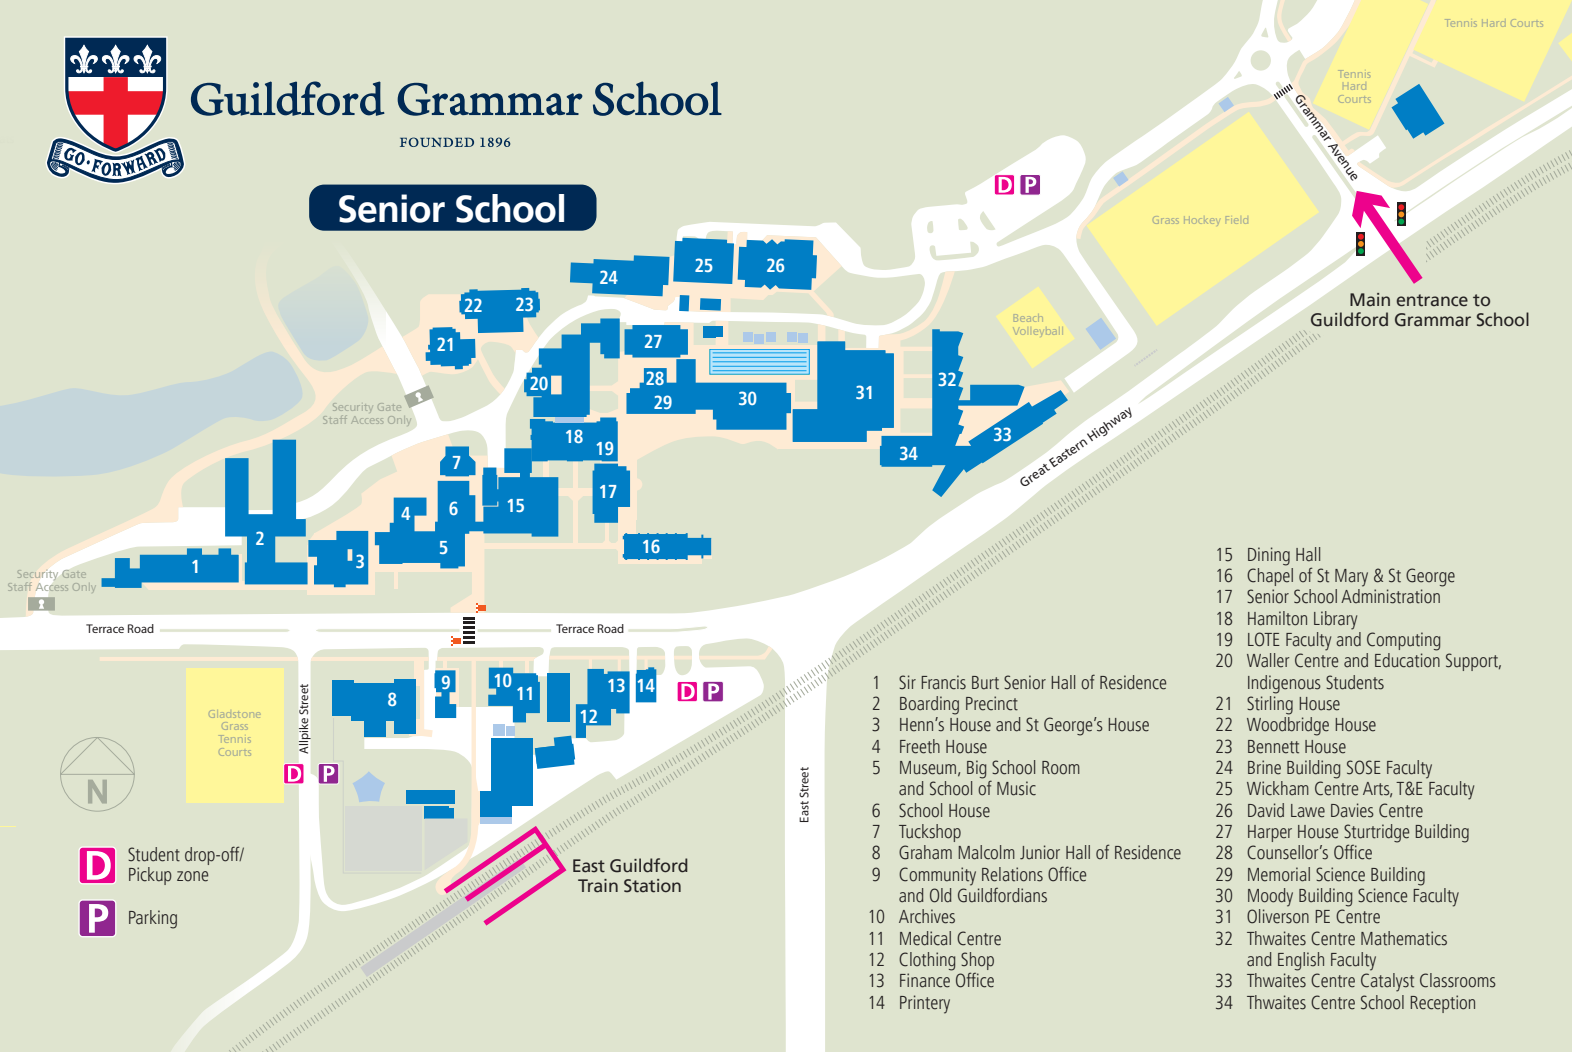

## Senior School

Main entrance to Guildford Grammar School

- 15 Dining Hall
- 16 Chapel of St Mary & St George
- 17 Senior School Administration
- 18 Hamilton Library
- 19 LOTE Faculty and Computing
- 20 Waller Centre and Education Support, Indigenous Students
- 21 Stirling House
- 22 Woodbridge House
- 23 Bennett House
- 24 Brine Building SOSE Faculty
- 25 Wickham Centre Arts, T&E Faculty
- 26 David Lawe Davies Centre
- 27 Harper House Sturtridge Building
- 28 Counsellor's Office
- 29 Memorial Science Building
- 30 Moody Building Science Faculty
- 31 Oliverson PE Centre
- 32 Thwaites Centre Mathematics and English Faculty
- 33 Thwaites Centre Catalyst Classrooms
- 34 Thwaites Centre School Reception

- 1 Sir Francis Burt Senior Hall of Residence
- 2 Boarding Precinct
- 3 Henn's House and St George's House
- 4 Freeth House
- 5 Museum, Big School Room and School of Music
- 6 School House
- 7 Tuckshop
- 8 Graham Malcolm Junior Hall of Residence
- 9 Community Relations Office and Old Guildfordians
- 10 Archives
- 11 Medical Centre
- 12 Clothing Shop
- 13 Finance Office
- 14 Printery