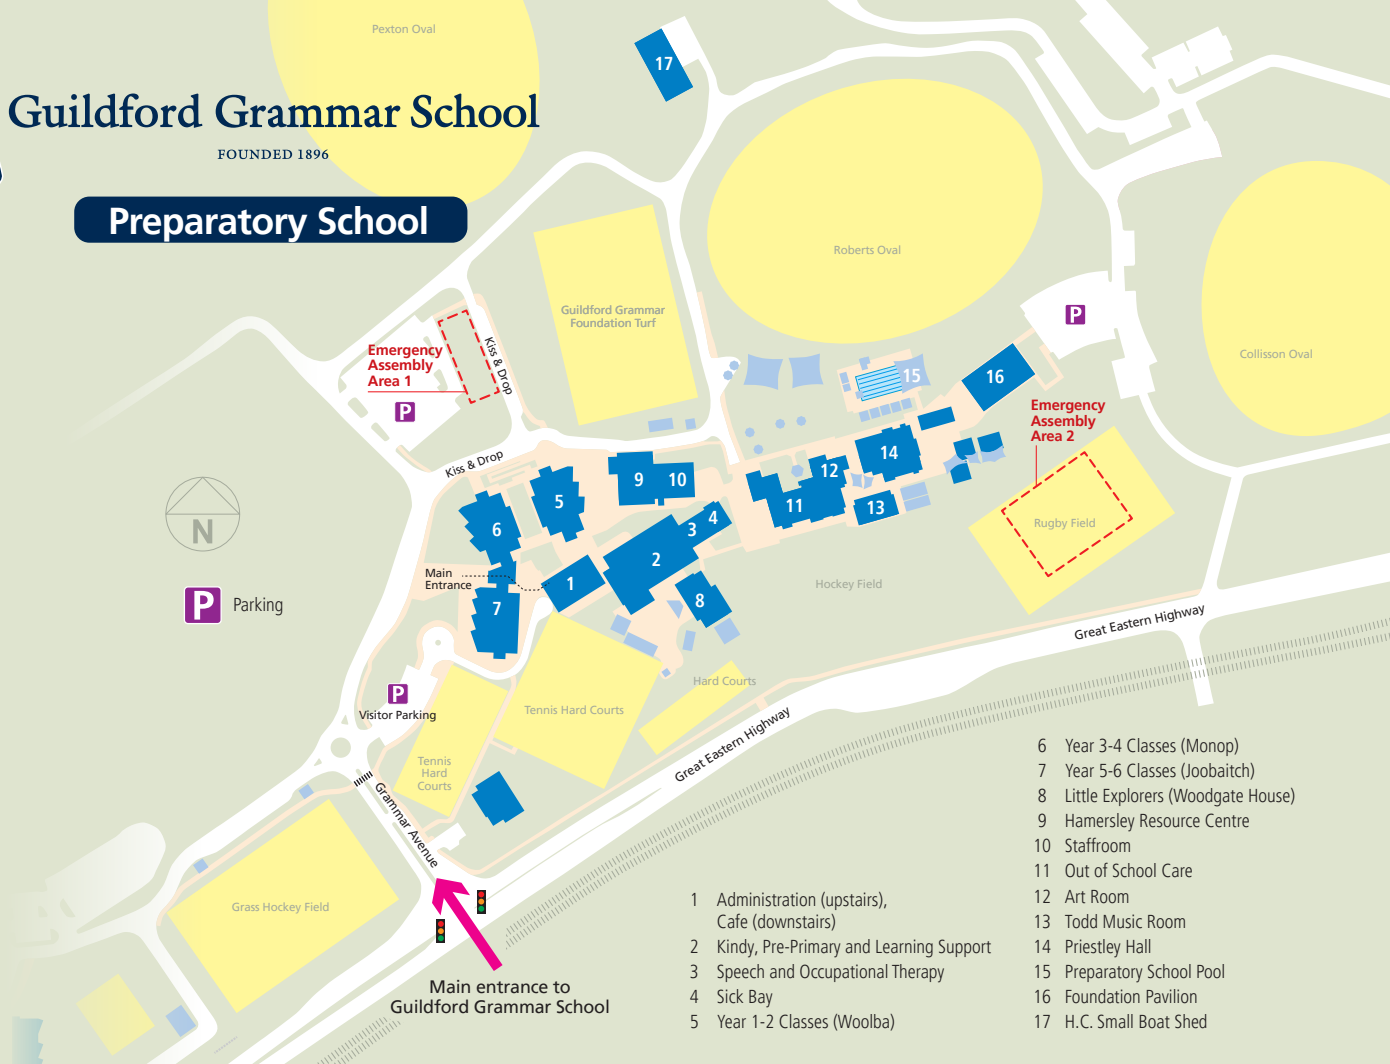

Guildford Grammar School

FOUNDED 1896

Preparatory School

P Parking

Emergency Assembly Area 1

Emergency Assembly Area 2

P Visitor Parking

Main entrance to Guildford Grammar School

- 6 Year 3-4 Classes (Monop)
- 7 Year 5-6 Classes (Joobaich)
- 8 Little Explorers (Woodgate House)
- 9 Hamersley Resource Centre
- 10 Staffroom
- 11 Out of School Care
- 12 Art Room
- 13 Todd Music Room
- 14 Priestley Hall
- 15 Preparatory School Pool
- 16 Foundation Pavilion
- 17 H.C. Small Boat Shed

- 1 Administration (upstairs),
  Cafe (downstairs)
- 2 Kindy, Pre-Primary and Learning Support
- 3 Speech and Occupational Therapy
- 4 Sick Bay
- 5 Year 1-2 Classes (Woolba)